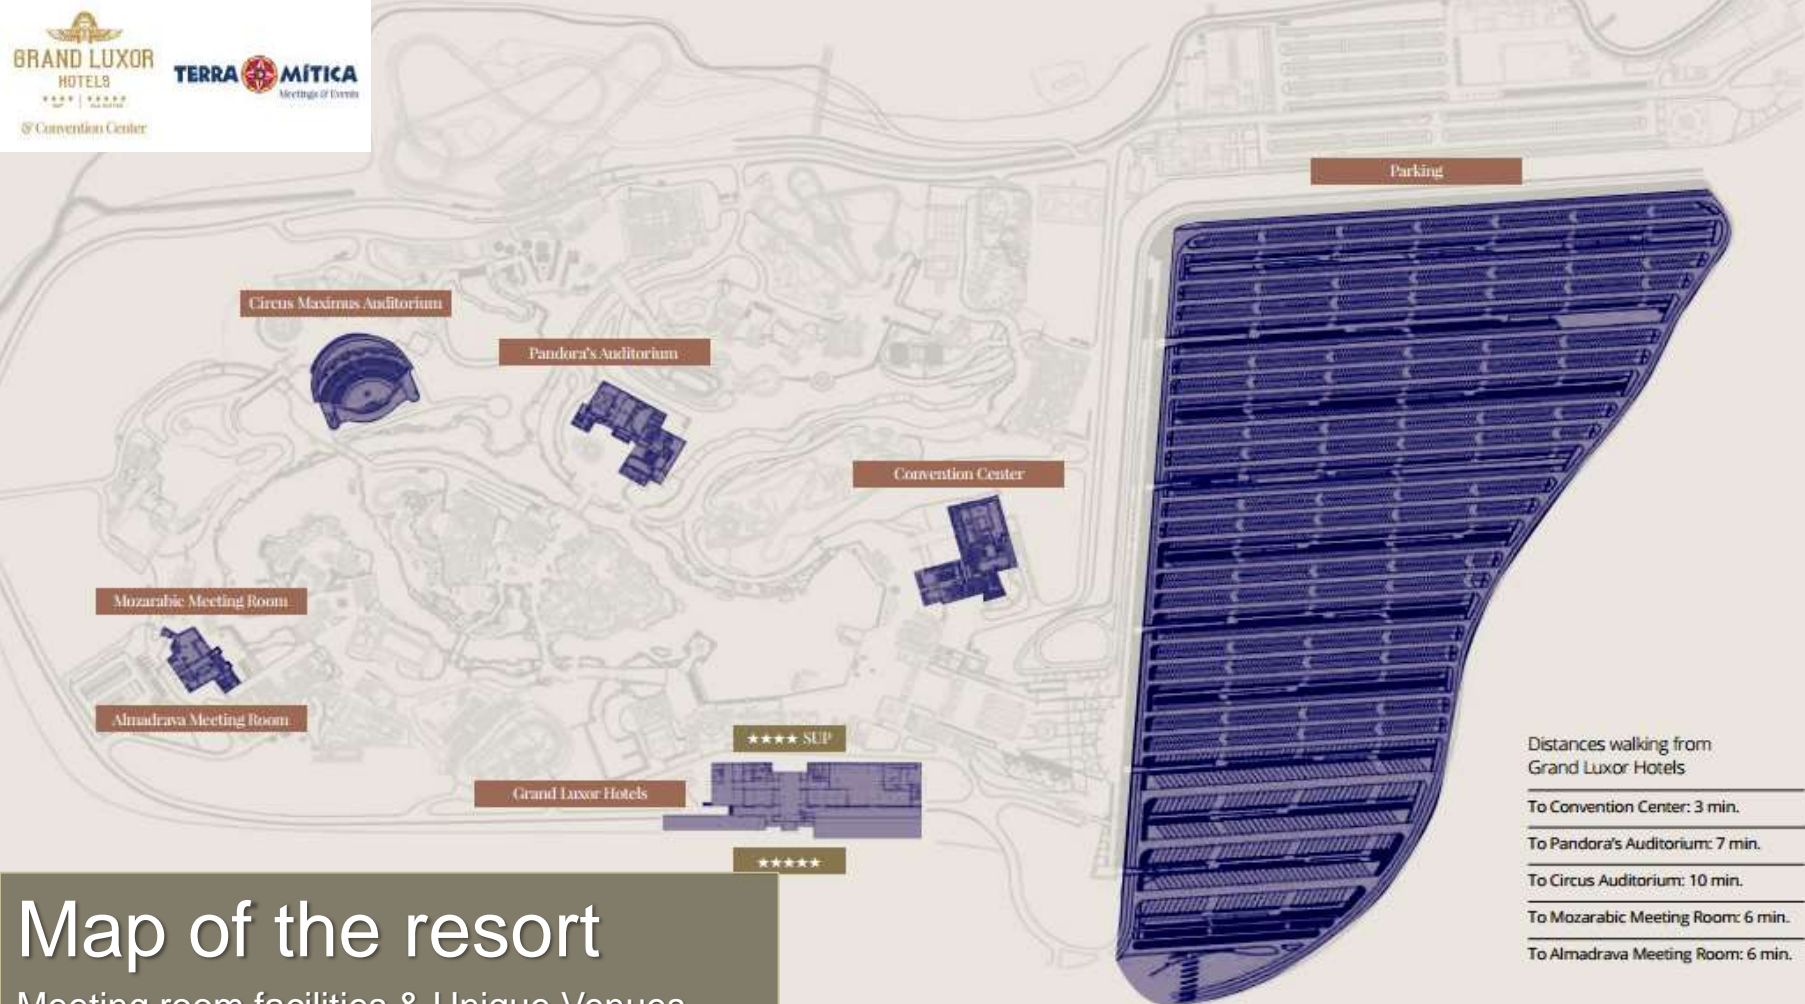

Suites with 33 sqm,
overlooking to the
Mediterranean sea

44

Suites with 33 sqm,
overlooking to the
Mediterranean sea

37
Premium Suites
with 45 sqm,
overlooking to the
Mediterranean sea

Grand Buffet Restaurant

Grand Buffet Restaurant

Cocktail Bar

2 Big Terraces

For all kind of Events

Luxor Restaurant

Luxor Restaurant

Wellness Spa

**Fitness
Centre**
With 130 sqm

- Distances walking from Grand Luxor Hotels
- - To Convention Center: 3 min.
 -
 - To Pandora's Auditorium: 7 min.
 -
 - To Circus Auditorium: 10 min.
 -
 - To Mozarabic Meeting Room: 6 min.
 -
 - To Almadrava Meeting Room: 6 min.